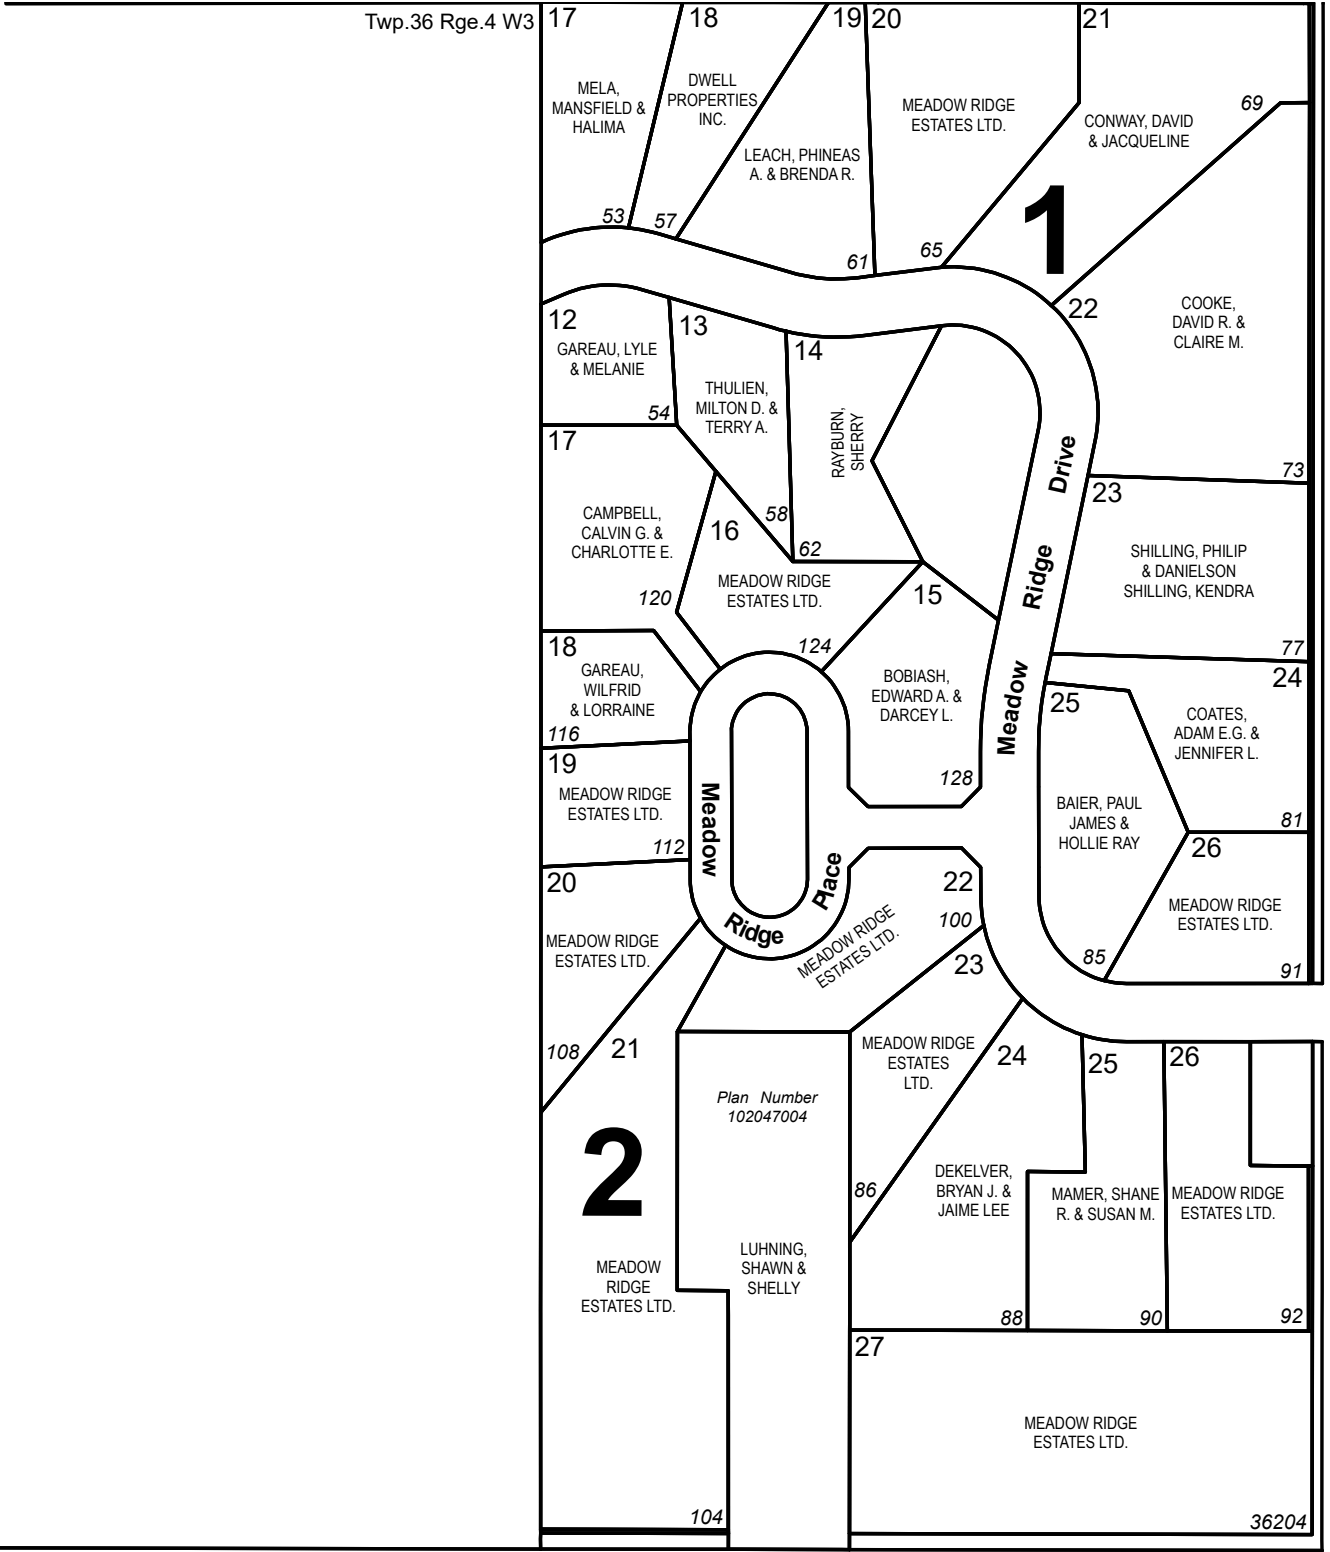

Meadow Ridge Estates

SE1/4 of Sec.14 Twp.36 Rge.4 W3M

- 27 Denotes civic address
- 4 Denotes lot number
- 1 Denotes block number

Township Road 362