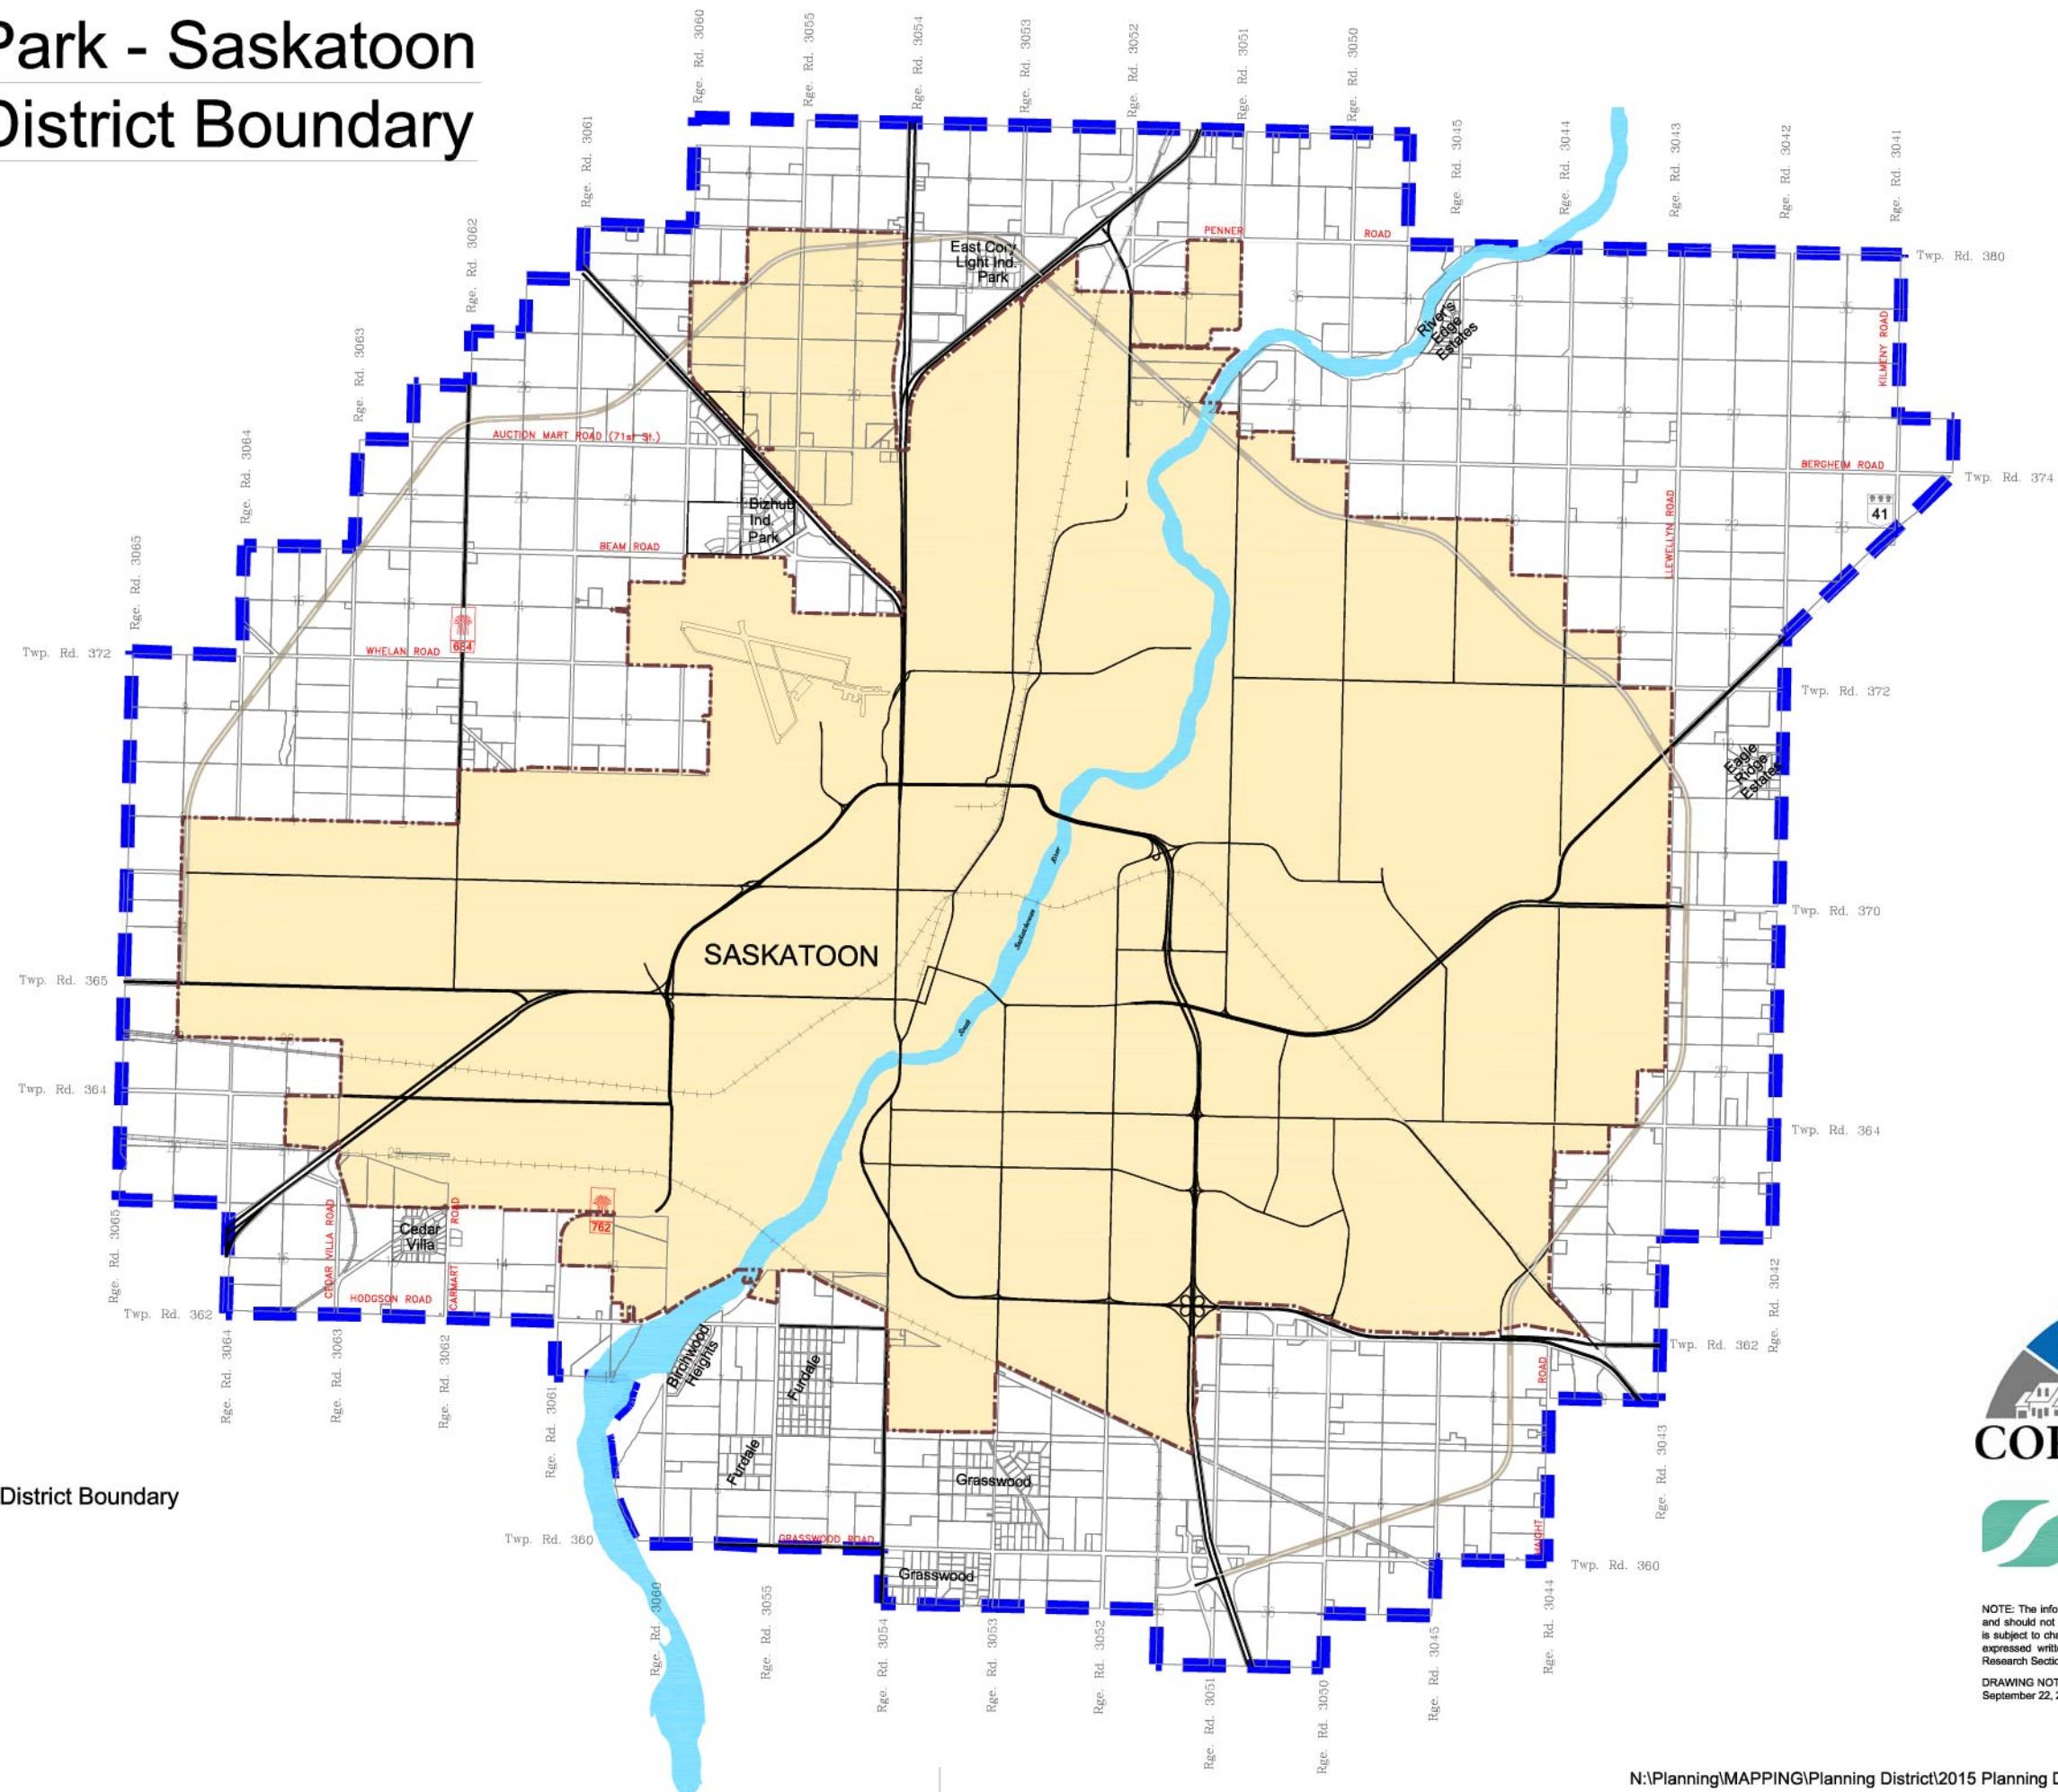

2015 Corman Park - Saskatoon Planning District Boundary

- Legend**
- ▬▬▬ Corman Park - Saskatoon Planning District Boundary
 - ▬▬▬ Perimeter Highway Alignment
 - - - - - City of Saskatoon Boundary

City of Saskatoon
Planning & Development

NOTE: The information contained on this map is for reference only and should not be used for legal purposes. All proposed line work is subject to change. This map may not be reproduced without the expressed written consent of the Regional Planning, Mapping & Research Section.
DRAWING NOT TO BE SCALED
September 22, 2015