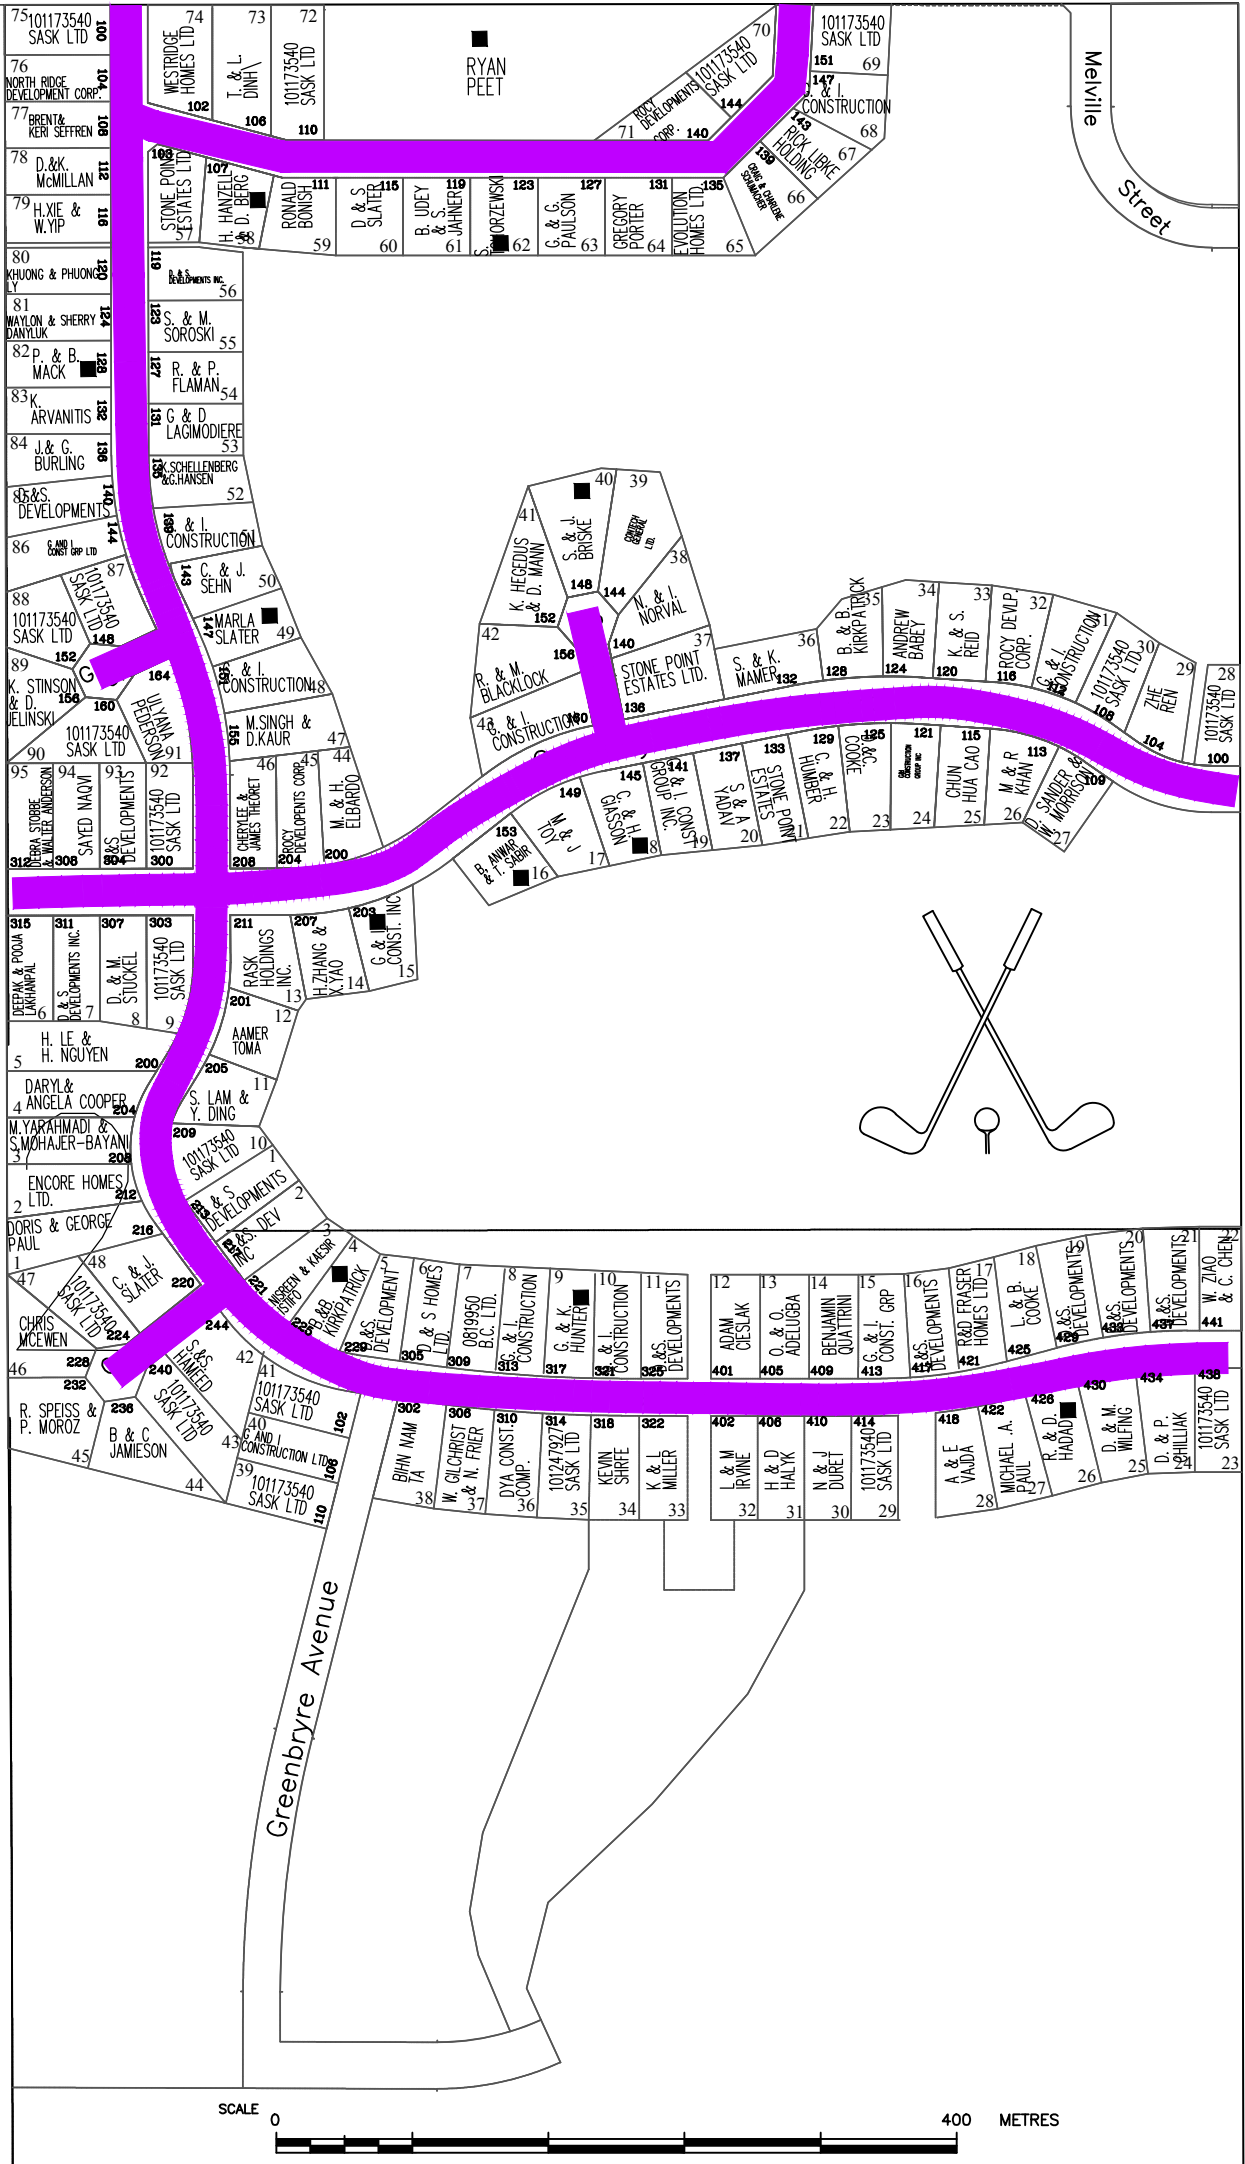

# GREENBRYRE COUNTRY ESTATES

## E1/2 of Sec.12 Twp.36 Rge.5 W3M

- Residence (does not reflect size or exact location)
- 25 Denotes civic address
- 22 Denotes lot number

Melville Street (Twp. Rd. 362)

Rge. Rd. 3050