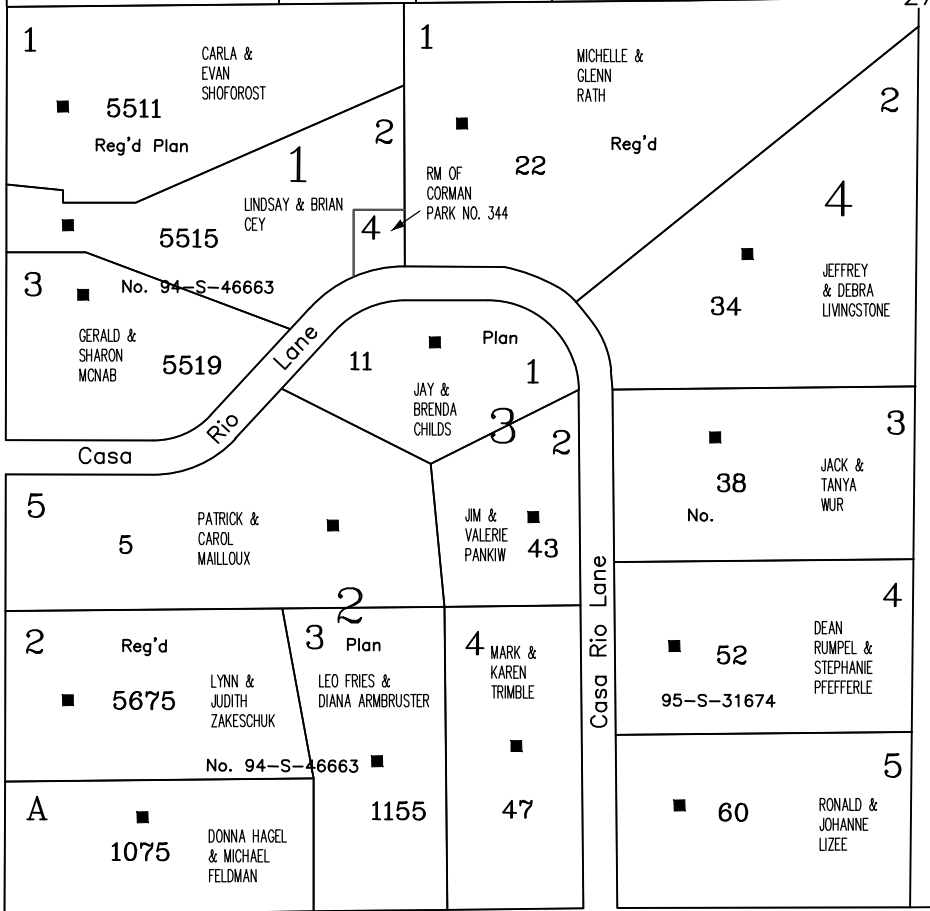

# HAMLET OF CASA RIO ESTATES

NE21, NW22, SW27, NW27, SE28 Twp.35 Rge.5 W3M

- Residence (does not reflect size or exact location)
- 23 Denotes civic address
- 7 Denotes lot number
- 2 Denotes block number

SCALE 0 500 METRES

LARRY GROZZEL  
5310

M. & B. ZWOZDESKY  
5480

Twp.35 Rge.5 W3M

Twp.35 Rge.5 W3M

Twp.35 Rge.5 W3M