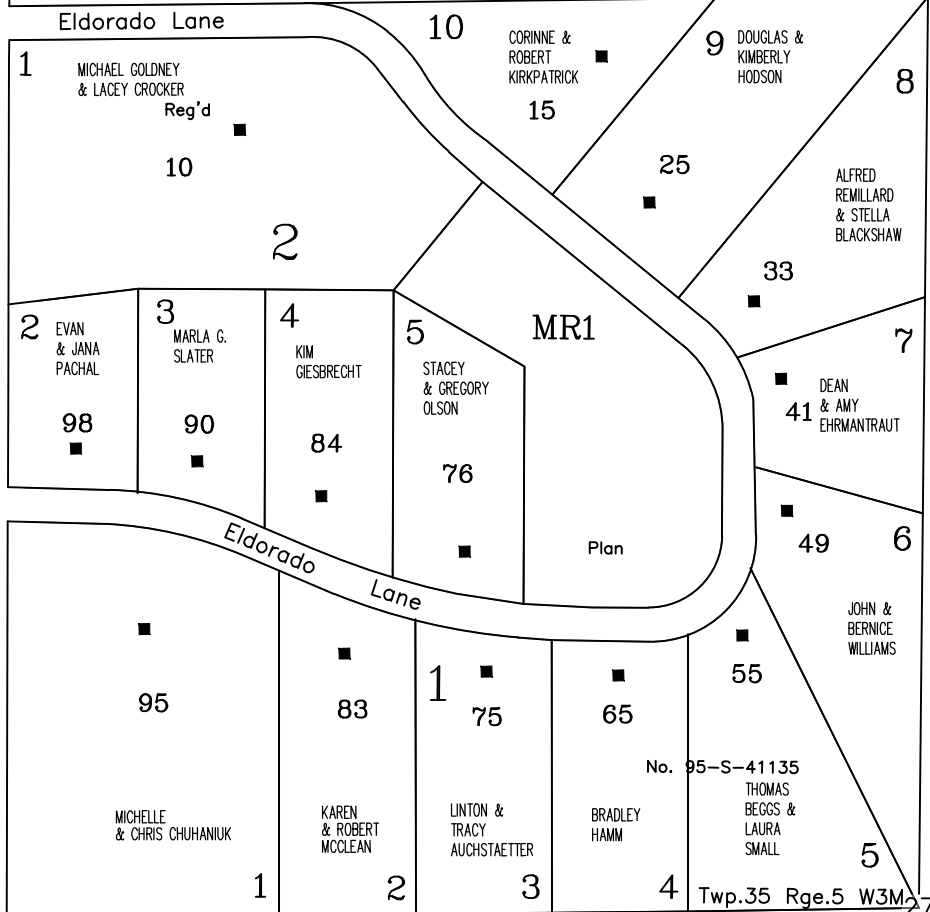

# HAMLET OF CASA RIO ESTATES

NE21, NW22, SW27, NW27, SE28 Twp.35 Rge.5 W3M

- Residence (does not reflect size or exact location)
- 23 Denotes civic address
- 7 Denotes lot number
- 2 Denotes block number

SCALE 0 500 METRES

LARRY GROZZEL  
5310

M. & B. ZWOZDESKY  
5480

Twp.35 Rge.5 W3M

Twp.35 Rge.5 W3M

Twp.35 Rge.5 W3M