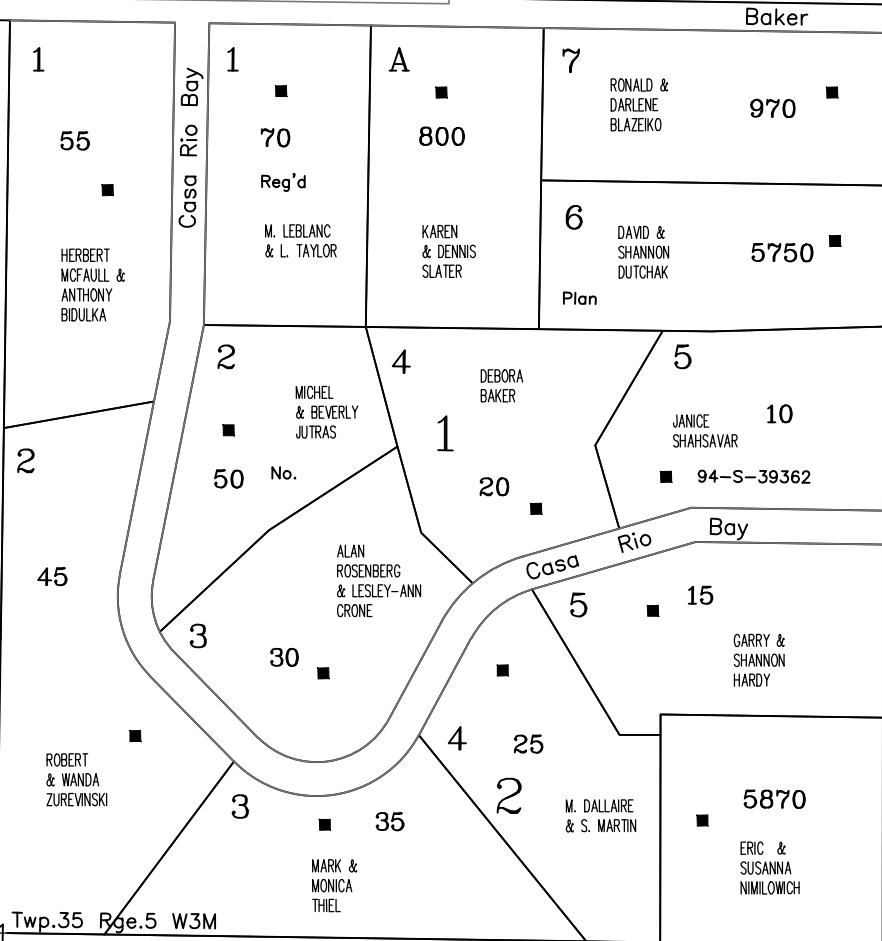

# HAMLET OF CASA RIO ESTATES

NE21, NW22, SW27, NW27, SE28 Twp.35 Rge.5 W3M

- Residence (does not reflect size or exact location)
- 23 Denotes civic address
- 7 Denotes lot number
- 2 Denotes block number

SCALE 0 500 METRES

LARRY GROZZEL  
5310

M. & B. ZWOZDESKY  
5480

Twp.35 Rge.5 W3M

Twp.35 Rge.5 W3M

Twp.35 Rge.5 W3M