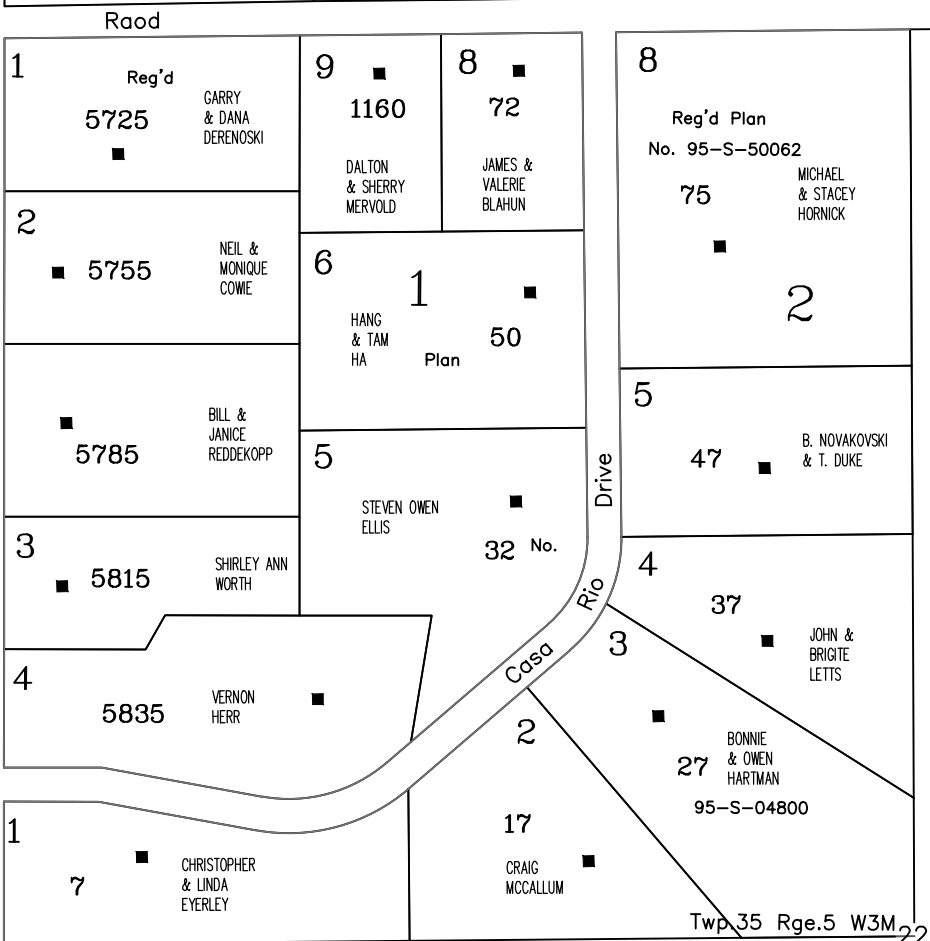

# HAMLET OF CASA RIO ESTATES

NE21, NW22, SW27, NW27, SE28 Twp.35 Rge.5 W3M

- Residence (does not reflect size or exact location)
- 23 Denotes civic address
- 7 Denotes lot number
- 2 Denotes block number

SCALE 0 500 METRES

LARRY GROZZEL  
5310

M. & B. ZWOZDESKY  
5480

Twp.35 Rge.5 W3M

Twp.35 Rge.5 W3M

Twp.35 Rge.5 W3M