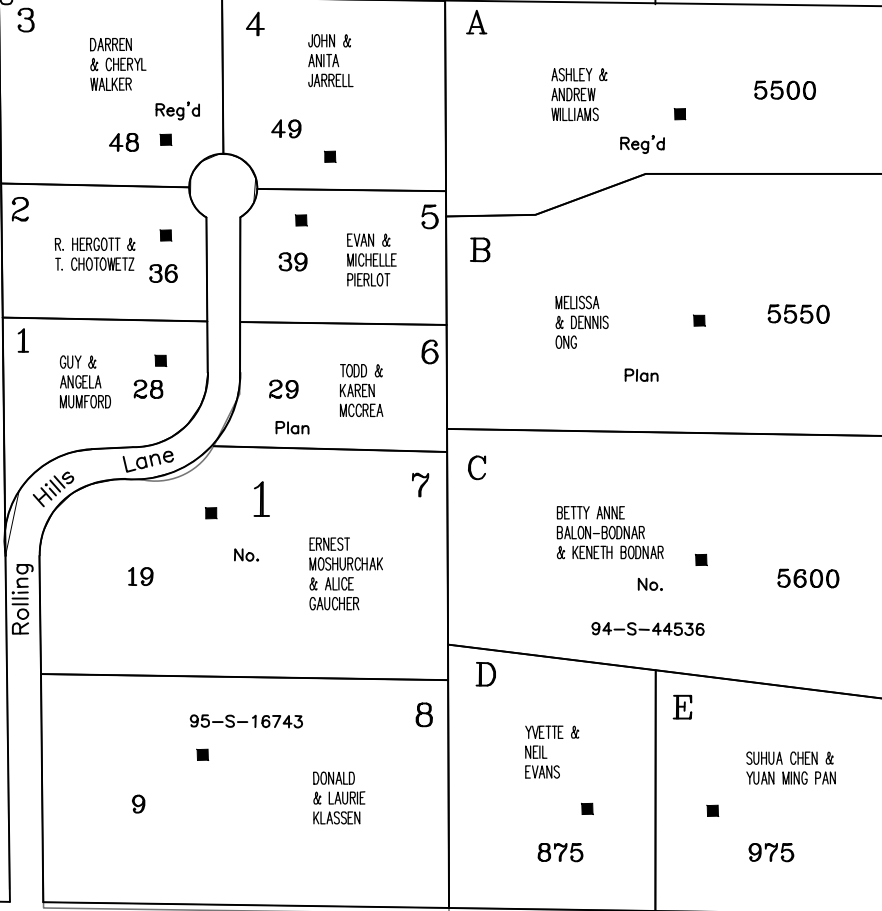

# HAMLET OF CASA RIO ESTATES

NE21, NW22, SW27, NW27, SE28 Twp.35 Rge.5 W3M

- Residence (does not reflect size or exact location)
- 23 Denotes civic address
- 7 Denotes lot number
- 2 Denotes block number

SCALE 0 500 METRES

LARRY GROZZEL  
5310

M. & B. ZWOZDESKY  
5480

Twp.35 Rge.5 W3M

Twp.35 Rge.5 W3M

Twp.35 Rge.5 W3M