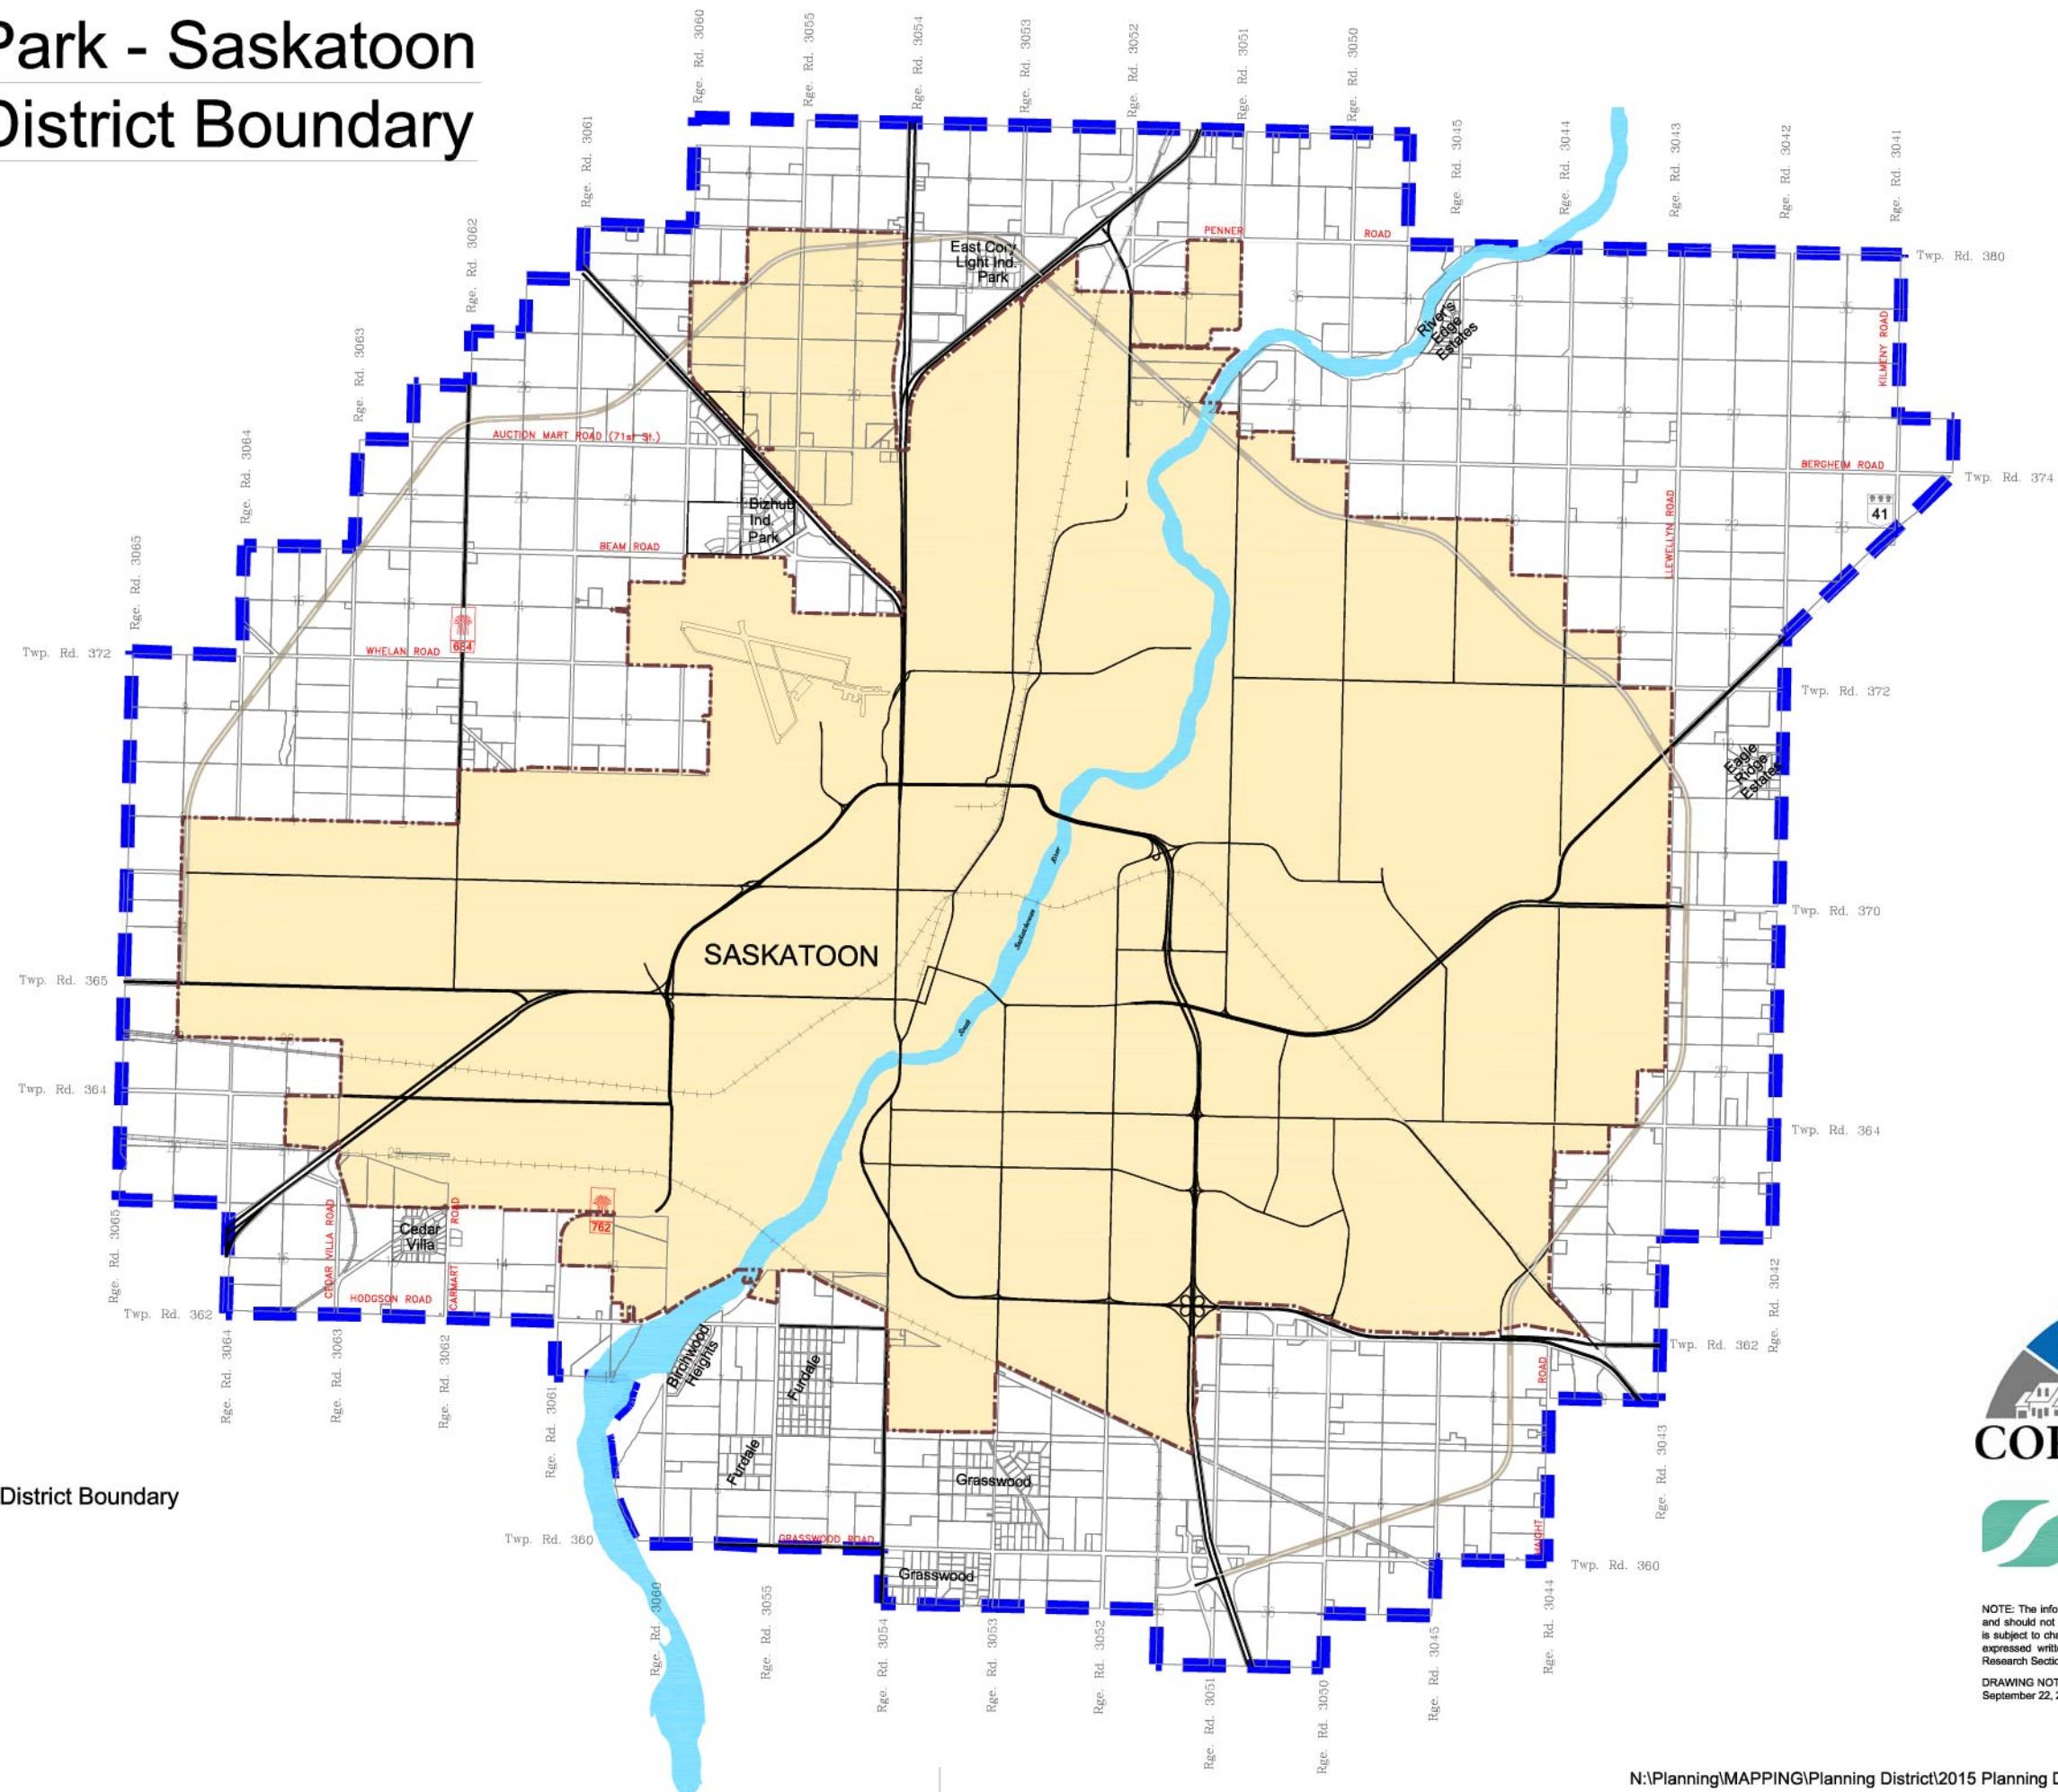

2015 Corman Park - Saskatoon Planning District Boundary

- Legend**
- ▬▬▬ Corman Park - Saskatoon Planning District Boundary
 - ▬▬▬ Perimeter Highway Alignment
 - ▬▬▬ City of Saskatoon Boundary

NOTE: The information contained on this map is for reference only and should not be used for legal purposes. All proposed line work is subject to change. This map may not be reproduced without the expressed written consent of the Regional Planning, Mapping & Research Section.