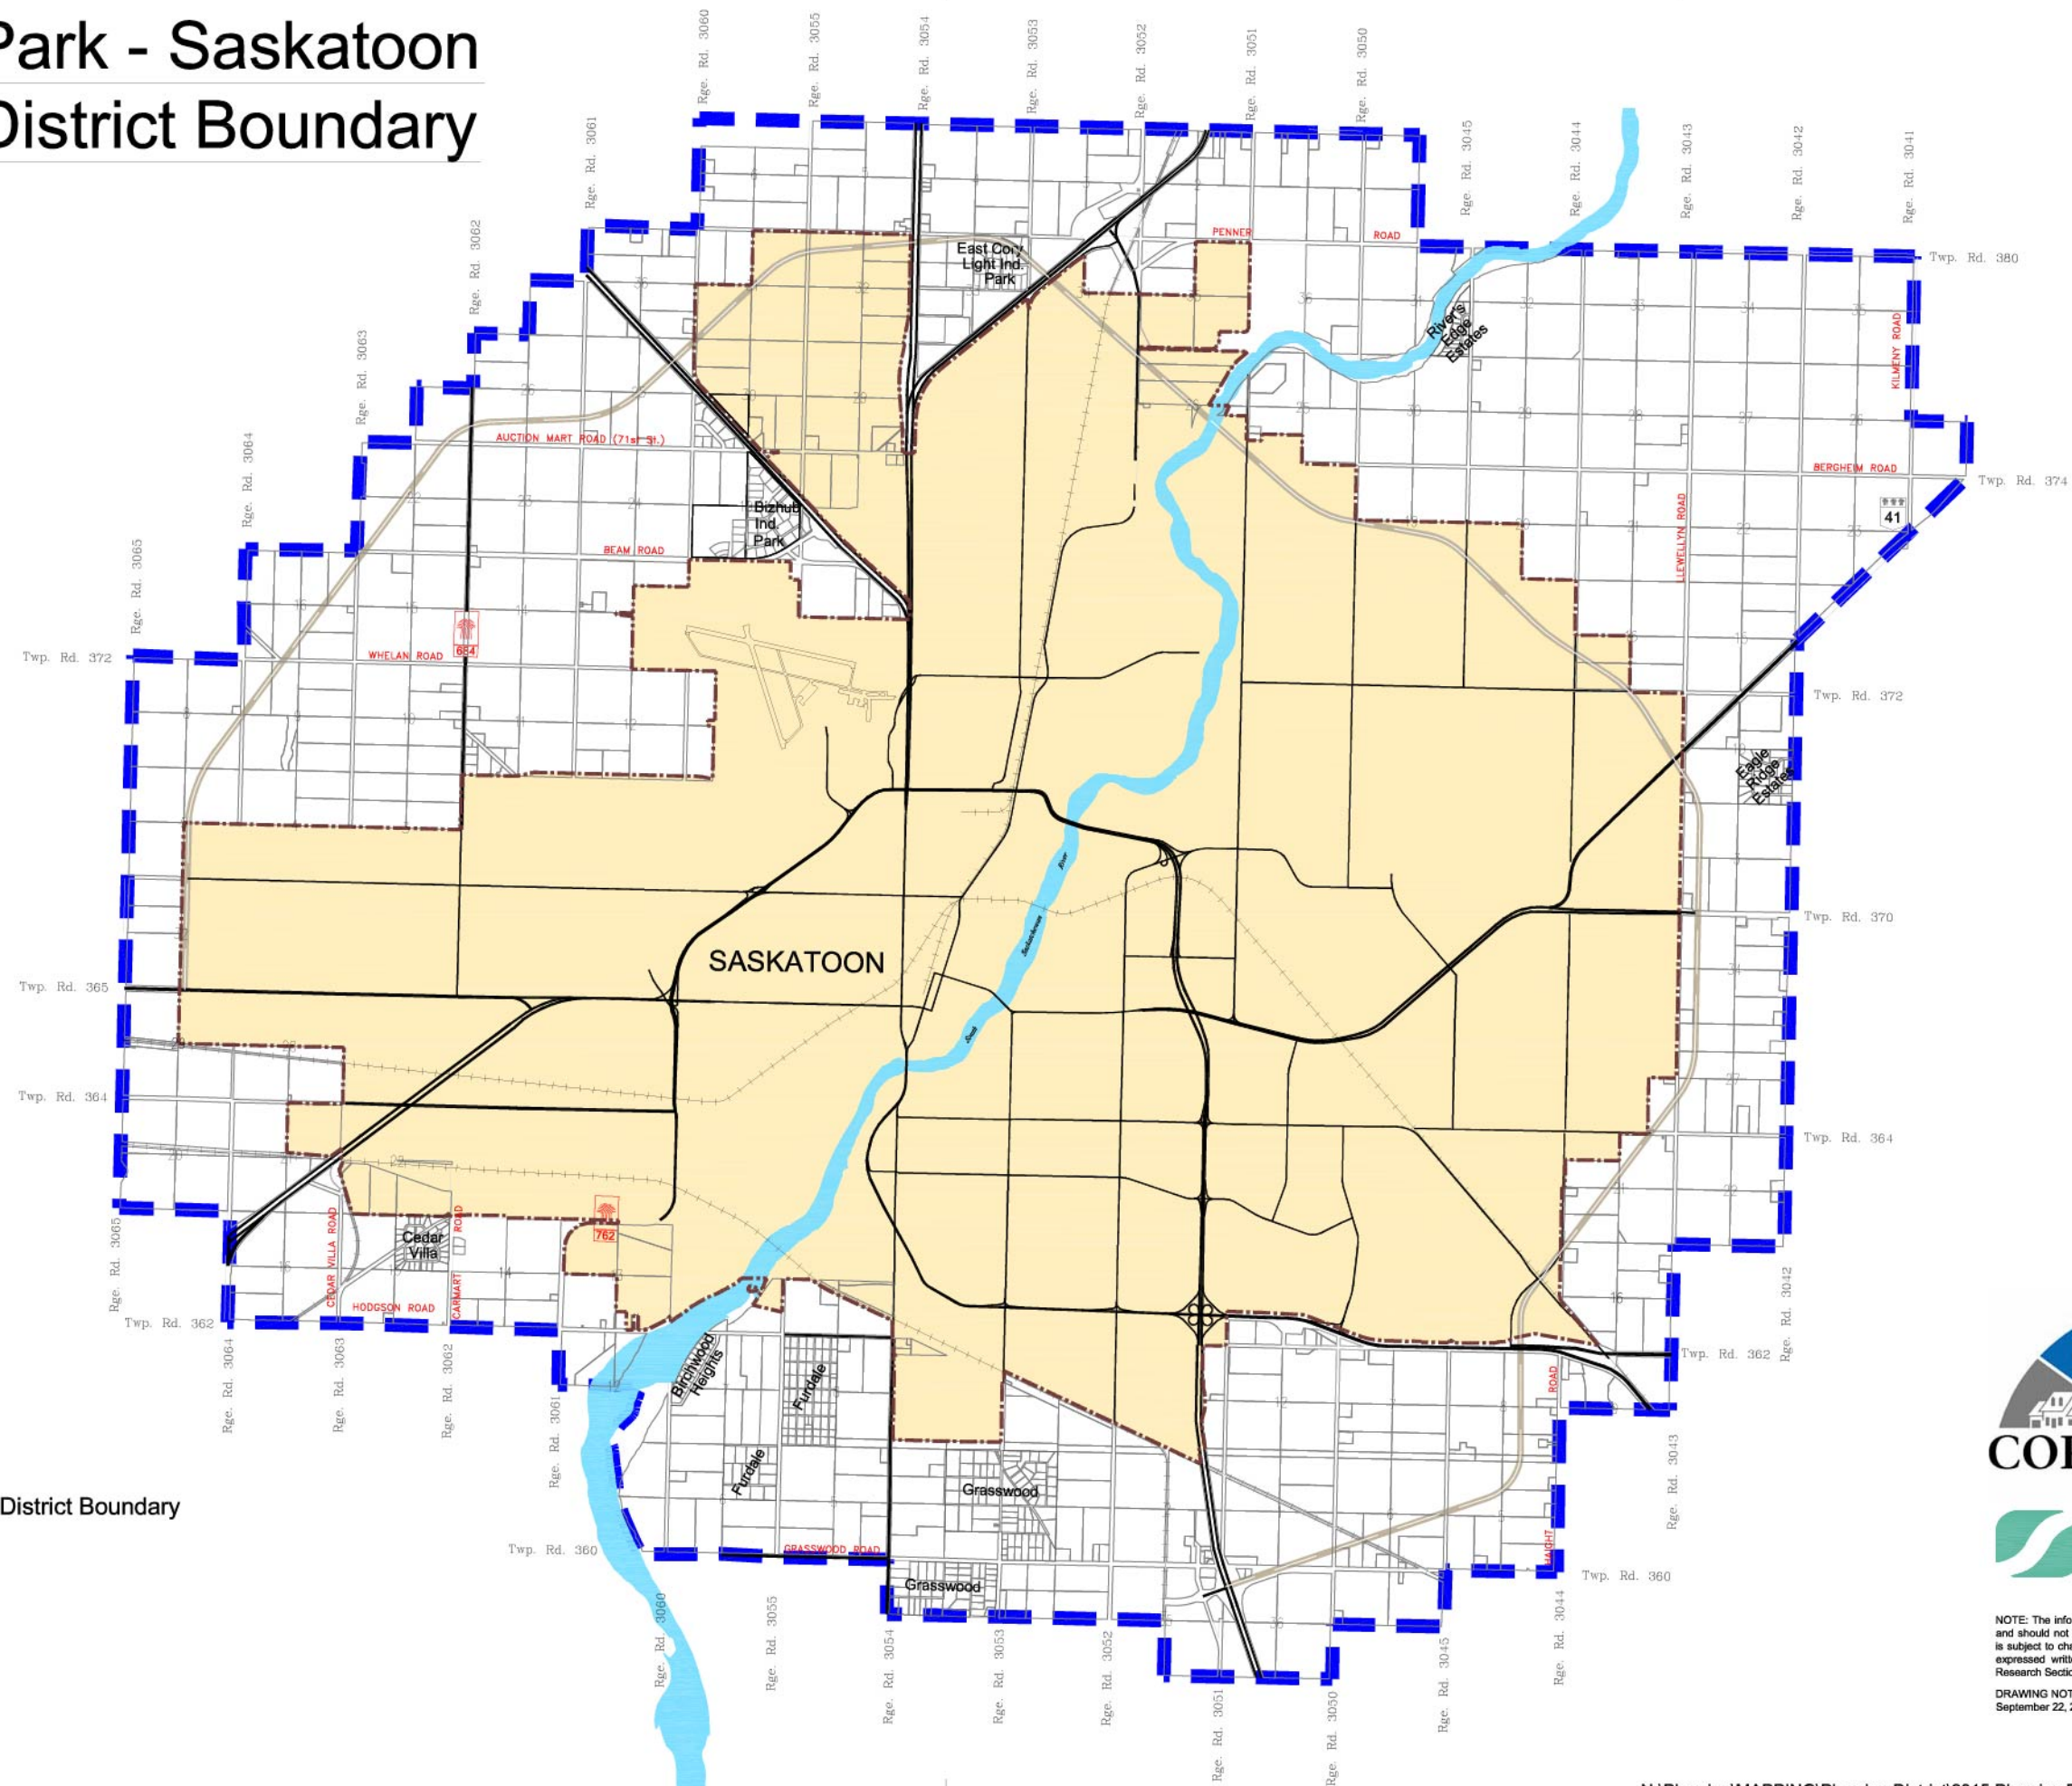

# 2015 Corman Park - Saskatoon Planning District Boundary

- Legend**
- ▬▬▬ Corman Park - Saskatoon Planning District Boundary
  - ▬▬▬ Perimeter Highway Alignment
  - ▬▬▬ City of Saskatoon Boundary

**City of Saskatoon**  
Planning & Development

NOTE: The information contained on this map is for reference only and should not be used for legal purposes. All proposed line work is subject to change. This map may not be reproduced without the expressed written consent of the Regional Planning, Mapping & Research Section.  
DRAWING NOT TO BE SCALED  
September 22, 2015