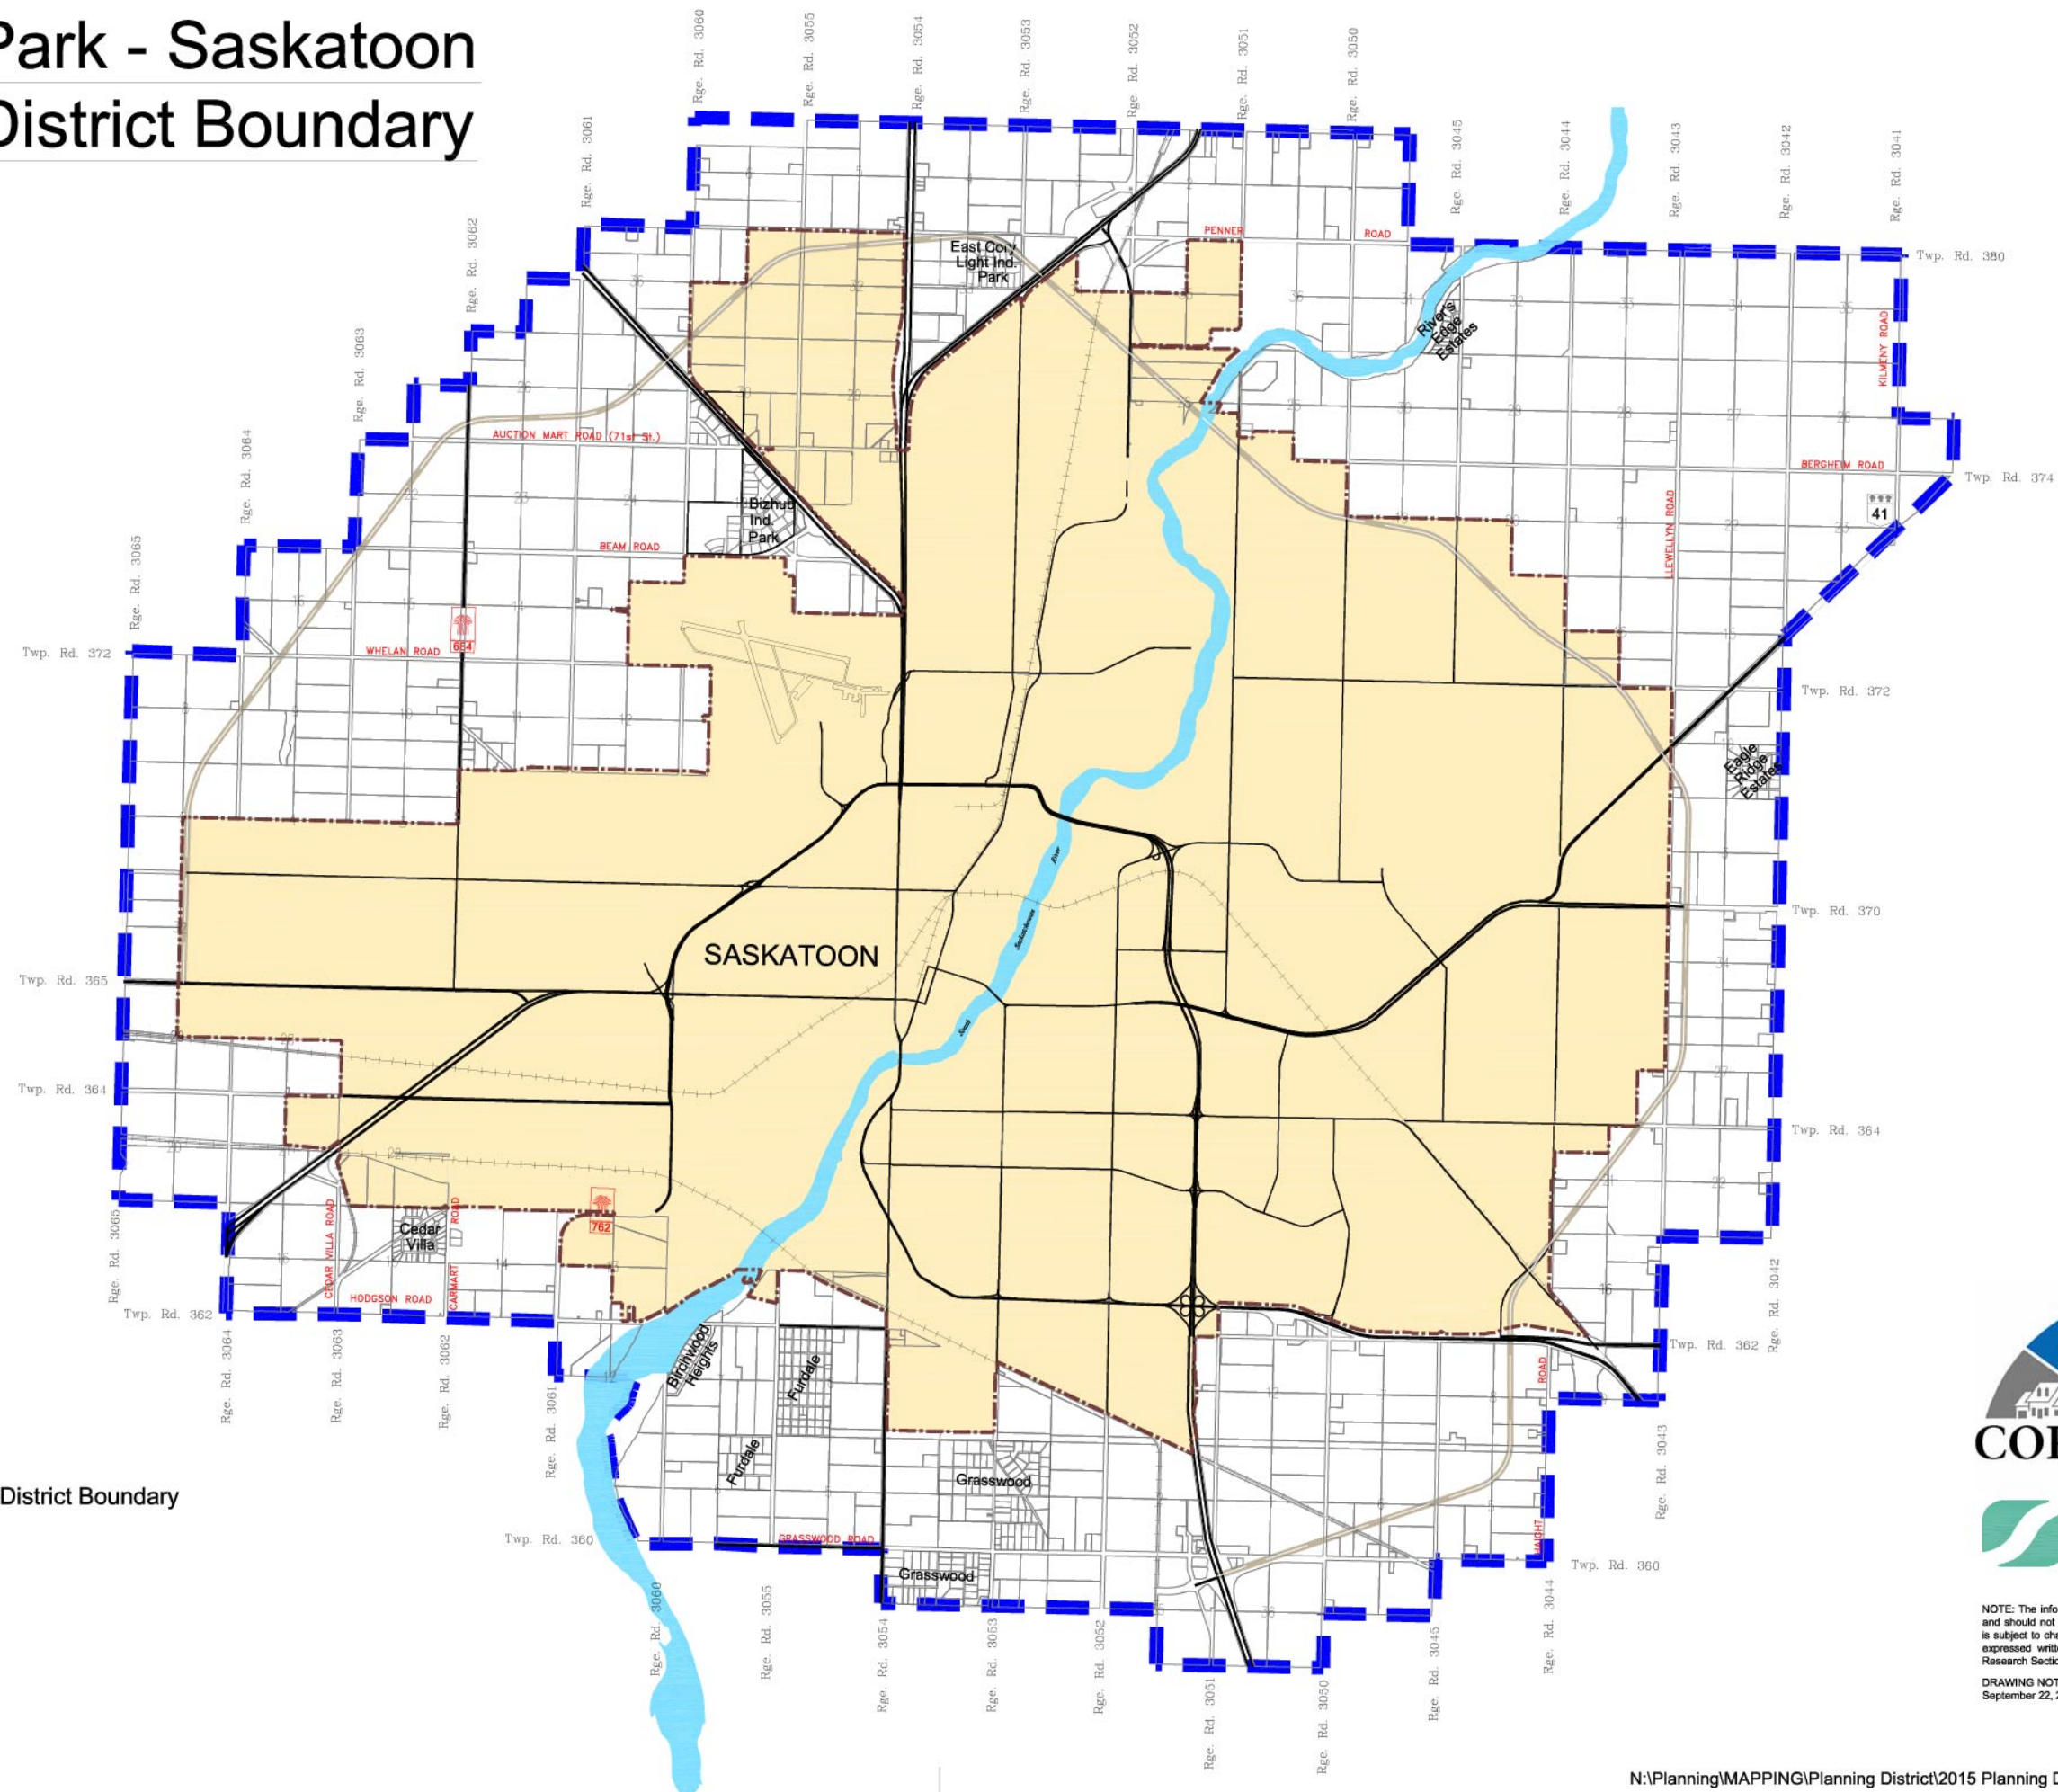

2015 Corman Park - Saskatoon Planning District Boundary

- Legend**
-  Corman Park - Saskatoon Planning District Boundary
 -  Perimeter Highway Alignment
 -  City of Saskatoon Boundary

City of Saskatoon
Planning & Development

NOTE: The information contained on this map is for reference only and should not be used for legal purposes. All proposed line work is subject to change. This map may not be reproduced without the expressed written consent of the Regional Planning, Mapping & Research Section.
DRAWING NOT TO BE SCALED
September 22, 2015